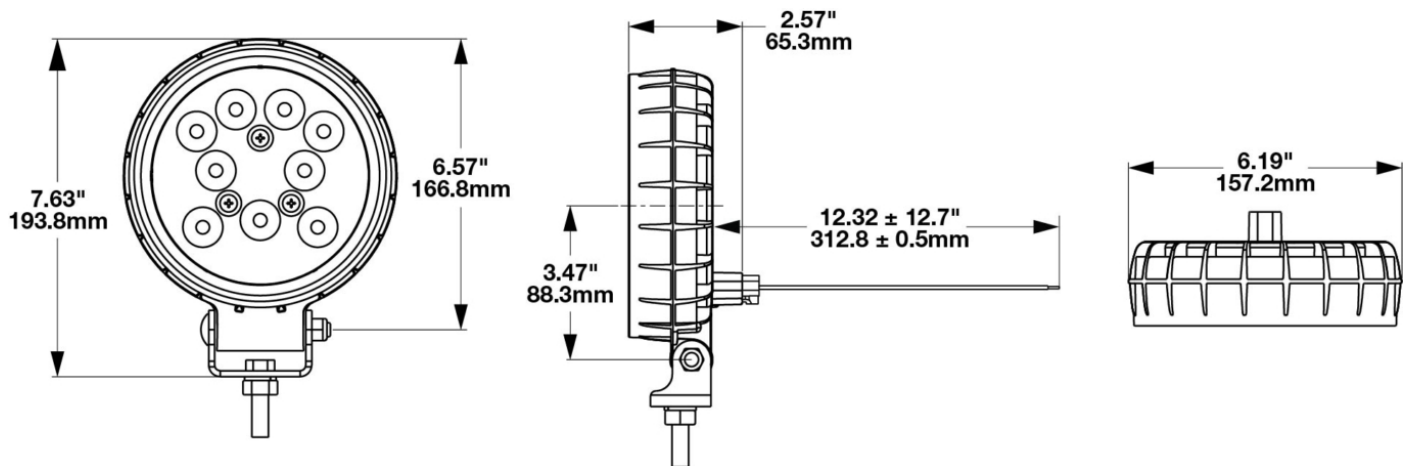

LED Work Lights - Model 680 XD

PRODUCT INFORMATION

Description	12-24V LED Work Light with Trapezoid Beam Pattern
Height	193.80 mm / 7.63 in
Width	157.23 mm / 6.19 in
Depth	65.28 mm / 2.57 in
Shape	Round
Outer Lens Material	Polycarbonate
Outer Lens Color	Clear
Housing Material	Polycarbonate
Housing Color	Black
Mounting Hardware Description	(x1) 3/8-16 x 1.5" Mounting Bolt
Mounting Type	Universal Pedestal Mount
Minimum Operating Temperature	-40 °C / -40 °F
Maximum Operating Temperature	65 °C / 149 °F
Connector or Wiring	Integrated 2-Pin Deutsch Weather-Proof Socket (DT04-2P)
Mating Connector	2-Pin Deutsch Weather-Proof Plug (DT06-2S)
Product Weight	1.52 lbs / 0.69 kgs
Shipping Weight	1.40 lbs / 0.64 kgs

PRODUCT DIMENSIONS

ELECTRICAL SPECIFICATIONS

Input Voltage	12-24V DC
Operating Voltage	10-32V DC
Transient Spike Protection	330V Peak @ 1 HZ-100 Pulses
Red Wire	Positive
Black Wire	Negative
Current Draw	2A @ 12V DC 1A @ 24V DC

J.W. SPEAKER
Engineered. Lighting. Solutions.

LED Work Lights - Model 680 XD

PHOTOMETRIC SPECIFICATIONS

Raw Lumen Output	2,385
Effective Lumen Output	1,270
Nominal LED Color Temperature	5000 K
Beam Pattern(s)	Forward Lighting - Trapezoid