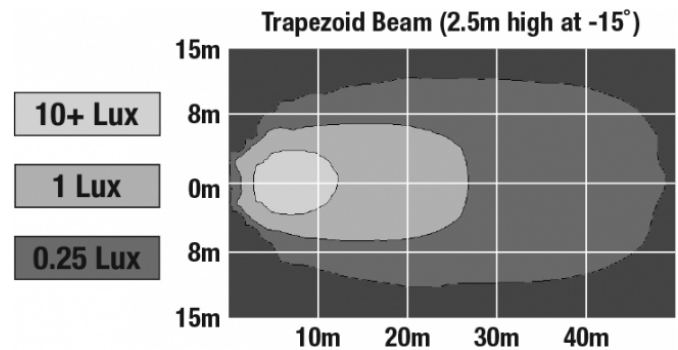

J.W. SPEAKER
Engineered. Lighting. Solutions.

LED Work Lights - Model 680 XD

PHOTOMETRIC SPECIFICATIONS

Raw Lumen Output	2,385
Effective Lumen Output	1,270
Nominal LED Color Temperature	5000 K
Beam Pattern(s)	Forward Lighting - Trapezoid